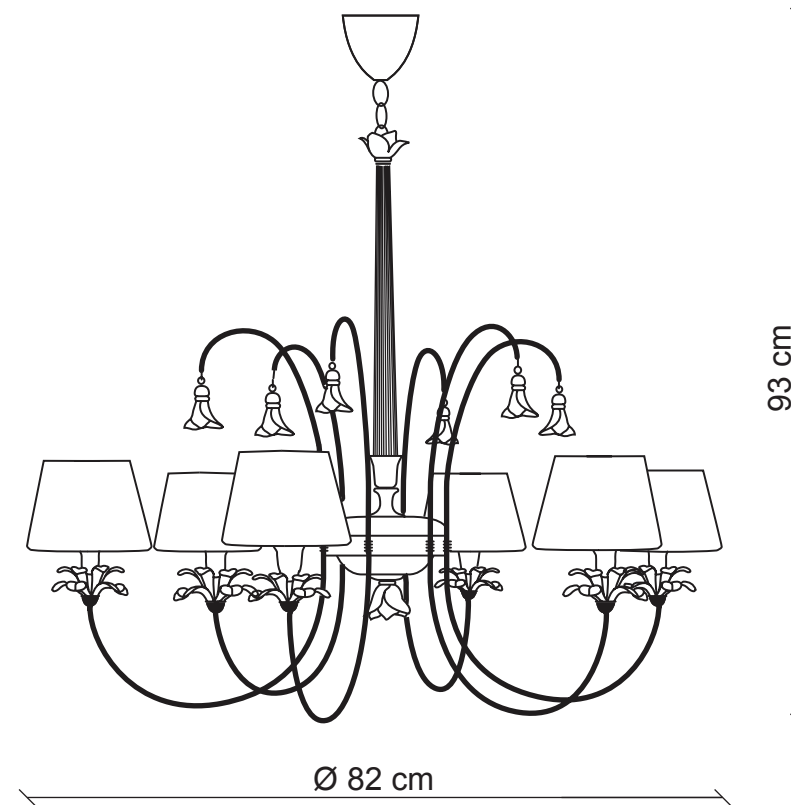

# PATRIZIAGARGANTI

Firenze

**BAGA** XXI Century  
LOVELY LIGHT

**art. 1039**

6 lights Chandelier

**Finish:** Nickel with gold leaf details

**Lampshades:** Orange raffia

m<sup>3</sup> 0,86  
Kg 6,7