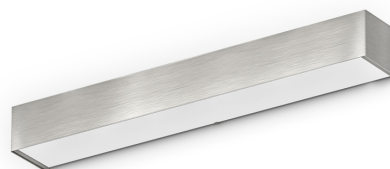

PANZERI

Toy

220-240V AC ON-OFF

A01639.060.0401

● mat steel

Data sheet

CODE	A01639.060.0401
SYSTEM POWER CONSUMPTION	35W
EFFICACY	75.23lm/W
LIGHT SOURCE	LED
COLOUR TEMPERATURE	3000K Ra>90
LIGHT DISTRIBUTION	diffused
POWER SUPPLY	220-240V AC
FREQUENCY	50/60Hz
ELECTRICAL CONFIGURATION	ON-OFF
DRIVER	integrated included
NOMINAL LUMINOUS FLUX	4098lm
LUMEN OUTPUT	2633lm
EFFICIENCY	64.3%
WEIGHT	2,21 Kg
PROTECTION DEGREE	IP20
COLOUR TOLLERANCES	SDCM 3
PACKING DIMENSIONS	13,0 x 13,0 x 63,0 cm

Wall lighting fixture for interiors, with direct and indirect light emission. Pickled sheet metal structure in polyacrylic paint.

Aluminium dissipation plates.

Pickled sheet metal cover in white, bronze or mat brass polyacrylic paint, or with gold leaf coating, or in polished or mat stainless steel.

Flat frosted glass diffusers.

Technical drawing

Polar diagram

cd/klm
— C0 - C180 - - - C90 - C270