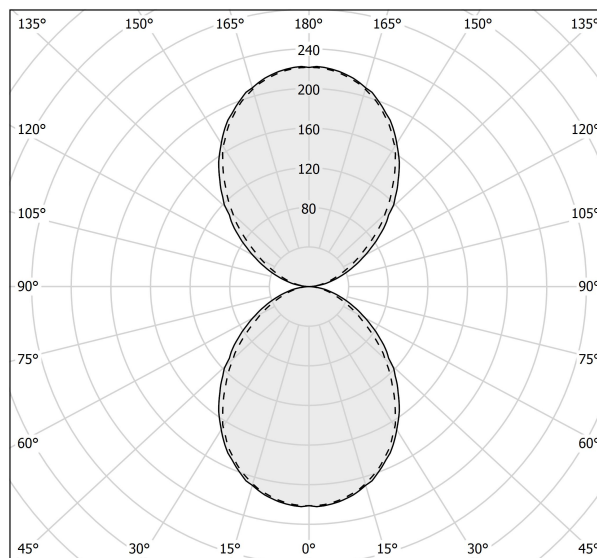

PANZERI

Toy

220-240V AC ON-OFF

A01639.060.0401

● mat steel

Data sheet

CODE	A01639.060.0401
SYSTEM POWER CONSUMPTION	35W
EFFICACY	75.23lm/W
LIGHT SOURCE	LED
COLOUR TEMPERATURE	3000K Ra>90
LIGHT DISTRIBUTION	diffused
POWER SUPPLY	220-240V AC
FREQUENCY	50/60Hz
ELECTRICAL CONFIGURATION	ON-OFF
DRIVER	integrated included
NOMINAL LUMINOUS FLUX	4098lm
LUMEN OUTPUT	2633lm
EFFICIENCY	64.3%
WEIGHT	2,21 Kg
PROTECTION DEGREE	IP20
COLOUR TOLLERANCES	SDCM 3
PACKING DIMENSIONS	13,0 x 13,0 x 63,0 cm

Flat frosted glass diffusers.

Technical drawing

Polar diagram

cd/klm
— C0 - C180 - - - C90 - C270