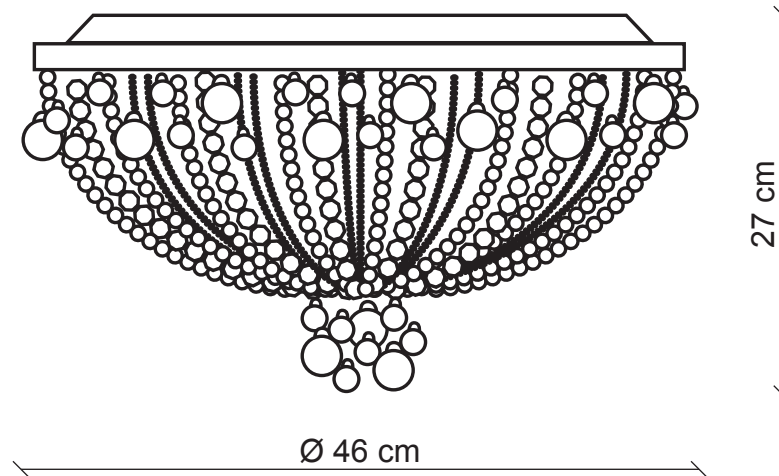

# PATRIZIAGARGANTI

Firenze

**BAGA** Progress  
LOVELY LIGHT

**art. 3200**

4 lights Ceiling lamp

**Finish:** Gold leaf

**Accessories:** Amber and clear crystals

 4x  
40W E14  
not supplied

$m^3$  0,17  
Kg 4,7