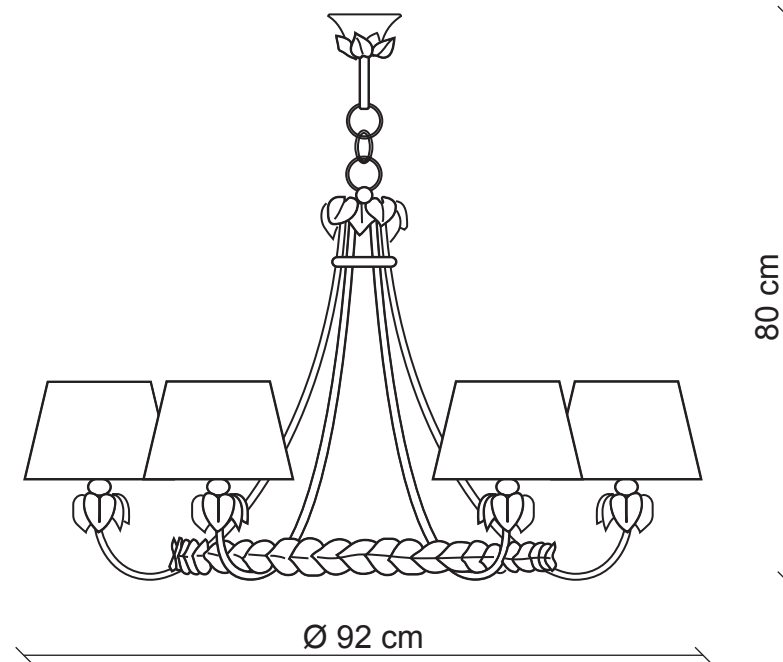

PATRIZIAGARGANTI

Firenze

BAGA Contemporary
LOVELY LIGHT

art. 2050

6 lights Chandelier

Finish: Ivory/nickel with silver leaf details

Lampshades: White paper

m³ 0,86
Kg 4,7