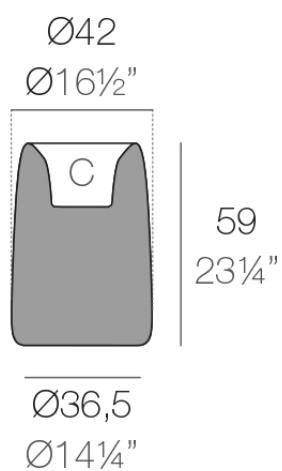

Info

Description

Weight: 4.4 Kg

ORGANIC redonda alta $\text{Ø}42$ cm C = 4 L
ORGANIC round high $\text{Ø}16\frac{1}{2}"$ C = 1 gal

Finishes

finishes

BASIC

Ref. 42315A