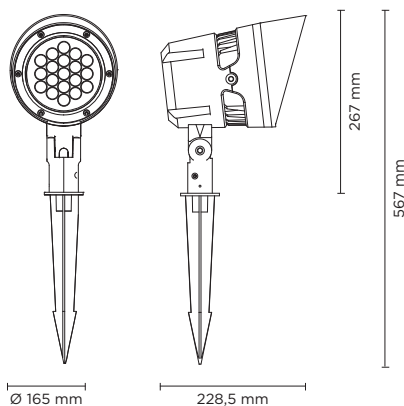

SKY MAXI SPIKE

light source	light beam options	lumen output (lm)	lumin. efficacy (lm/w)
3000°K warm-white			
high-power led	30°	2.400	114.28

Finish color options:

Textured Grey RAL 9006