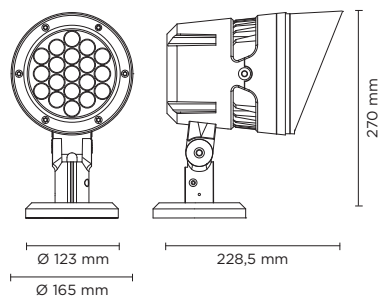

# SKY MAXI

Projector for outdoor installation on a façade/wall. Phospho-chromatised and polyester powder coated die-cast copper-free aluminium body, base and anti-glare visor, tempered safety glass, moulded silicone gasket and stainless steel screws. Built-in LED driver 220-240V 50-60Hz, with 18 CREE XP-E LED. IP66 rating.

## Technical data

Wattage	21 WATT
IP Rating	IP66
IK Rating	IK09
Material	High corrosion resistance die-cast copper-free aluminum body
Coating	Polyester powder coating with phosphocromating pre-finish
Light source	NR. 18 CREE "XP-E" LED
Screws	Stainless steel
Transformer	Electronic power supply 220/240V 50/60Hz built-in
Gasket	Silicone rubber
Glass	Tempered
Anti-glare	Visor
Power cable	1 mt. neoprene power cable included
Gross weight	3,20 Kg