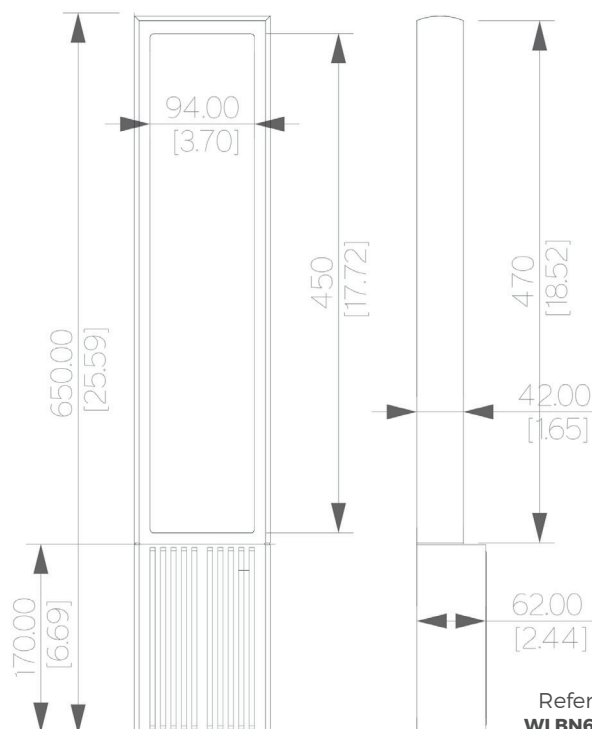

Specificity

- Power supply **110-120V / 50-60hz / 24V**
- Sources Led **strip LED 24V**
- Lumens **700 lm (nominal)**
- Watts **11**
- Weight lbs [Kg] **11[8,5]**

Standard					
Colors					
Dimming					
Driver Position					

VEINE
BLANCHEVEINE
MARRON

ENTRELACS

Dimension

mm [in]

Reference
WLBN650RC

Description

Reparability

Driver and led are replaceable**Patinated bronze body - Alabaster diffuser - Protective varnish****SCONCE
BRAUN***Design Yves Macheret**Handmade in France in our foundry***Specificity**Power supply **110-120V / 50-60hz / 24V**Sources Led **strip LED 24V**Lumens **700 lm (nominal)**Watts **11**Weight kg [lbs] **8,5 [11]**