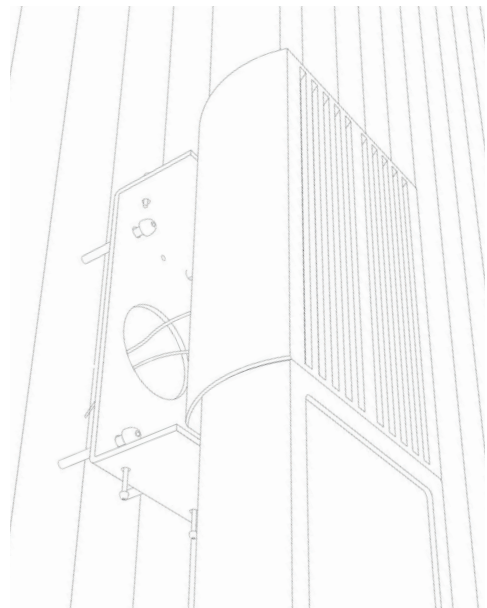

Fixing

Bronze Finishes

Patinas

FNRB RAW BRONZE	FNMB MEDIUM BRONZE	FNBK BLACK BRONZE

Special

FNBN BRUSHED NICKEL	CUSTOM FINISHING ON DEMAND

Alabasters

Type

WHITE VEIN	BROWN VEIN