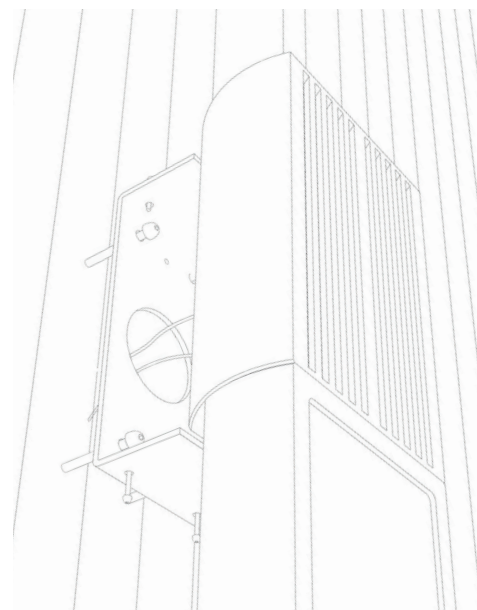

Fixing

Bronze Finishes

Patinas

FNRB
RAW
BRONZE

FNMB
MEDIUM
BRONZE

FNBK
BLACK
BRONZE

Special

FNBN
BRUSHED
NICKEL

CUSTOM
FINISHING
ON DEMAND

Alabasters

Type

WHITE
VEIN

BROWN
VEIN

ENTRELACS