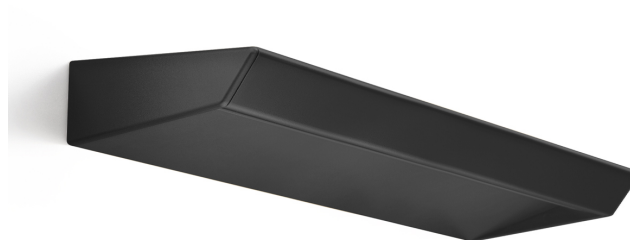

PANZERI

Gonio

220-240V AC dimmable (DALI/Push DIM)

A01902.060.0502

● black

Data sheet

CODE	A01902.060.0502
SYSTEM POWER CONSUMPTION	50W
EFFICACY	86.74lm/W
LIGHT SOURCE	LED
COLOUR TEMPERATURE	2700K Ra>90
LIGHT DISTRIBUTION	asymmetric
POWER SUPPLY	220-240V AC
FREQUENCY	50/60Hz
ELECTRICAL CONFIGURATION	dimmable (DALI/Push DIM)
DRIVER	integrated included
NOMINAL LUMINOUS FLUX	6240lm
LUMEN OUTPUT	4337lm
EFFICIENCY	69.5%
WEIGHT	2.05 Kg
PROTECTION DEGREE	IP40
COLOUR TOLLERANCES	SDCM 3
PACKING DIMENSIONS	12,5 x 63,0 x 12,5 cm

Wall lighting fixture for interiors, with direct and indirect light emission.
Pickled sheet metal wall bracket in polyacrylic paint.
Extruded aluminium structure in white, black, bronze, mat brass or titanium polyacrylic paint.
Extruded acrylic diffusers with opaline finish.
Die-cast aluminium end caps in polyacrylic paint.