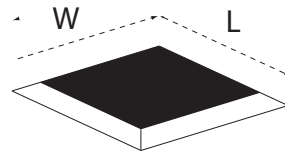

163x86x140

Down-in-line 76 single directional

kr91811x

86x86x90

Down-in-line 76 double directional

kr92811x

163x86x90

Down-in-line 153 single directional

kr918313/kr918323

163x163x165

Down-in-line 153 single

kr918333

163x163x190

Down-in-line 153 single directional

kr918383

163x163x200

Down-in-line 153 double directional

kr928313/kr918323

273x163x165

Down-in-line 153 double directional

kr928383

273x163x200

Down-in-line 153 triple (directional)

kr938313/kr938323/kr918363

406x163x165

Down-in-line 153 triple

kr918373

579x163x165

1 dimensions

adjust brackets to correct ceiling thickness (min. 6mm - max. 28mm) and fold strips

install plasterkit on the ceiling and fix it with plasterboard screws