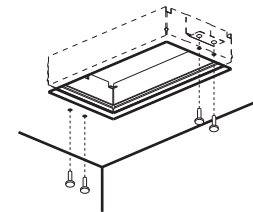

Down-in-line 153 double directional

kr928313/kr918323

273x163x165

Down-in-line 153 double directional

kr928383

273x163x200

Down-in-line 153 triple (directional)

kr938313/kr938323/kr918363

406x163x165

Down-in-line 153 triple

kr918373

579x163x165

1 dimensions

adjust brackets to correct ceiling thickness (min. 6mm - max. 28mm) and fold strips

install plasterkit on the ceiling and fix it with plasterboard screws