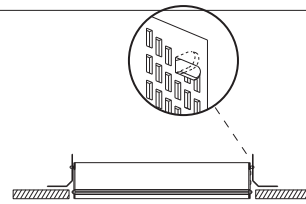

406x163x165

Down-in-line 153 triple

kr918373

579x163x165

1 dimensions

adjust brackets to correct ceiling thickness (min. 6mm - max. 28mm) and fold strips

install plasterkit on the ceiling and fix it with plasterboard screws