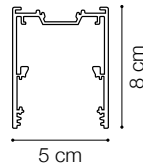

1.
Code 191188
Item name FLUO KIT RECESSED

2.
Code 191171
Item name FLUO KIT SURFACE

3.
Code 191591
Item name FLUO KIT PENDANT WH
Length 170 cm

Code	191485
Item name	FLUO CORNER BLINDED WH
Material	Aluminum
Warranty	5 years
Net Weight	0,610 Kg
Volume	0,0023 m ³