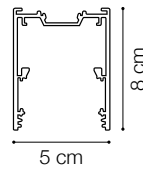

1.
Code 191188
Item name FLUO KIT RECESSED

2.
Code 191171
Item name FLUO KIT SURFACE

3.
Code 191591
Item name FLUO KIT PENDANT WH
Length 170 cm

Code	191485
Item name	FLUO CORNER BLINDED WH
Material	Aluminum
Warranty	5 years
Net Weight	0,610 Kg
Volume	0,0023 m ³