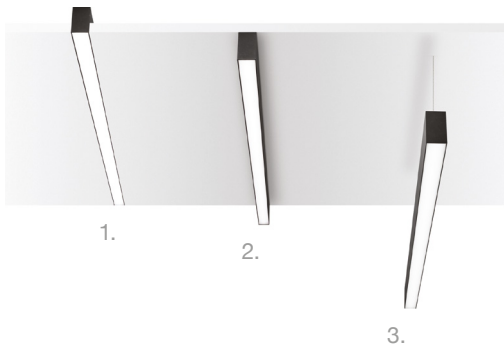

Code	192444
Item name	FLUO ACCENT 1800 4000K WHITE
Source	LED COB CREE
Power	30W
Driver included	TRIDONIC
Lumen	2400 Lm
MacAdam	3SDC
UGR	<19
Beam	30°
CCT	4000K
CRI	≥83
Insulation class	Class I
IP	20
Material	Aluminum
LED Life	30.000 h
Warranty	5 years
Net Weight	3,860 Kg
Volume	0,0360 m³
Dimmable	On request
Customizable	Yes

1.
Code 191188
Item name FLUO KIT RECESSED

2.
Code 191171
Item name FLUO KIT SURFACE

3.
Code 191591
Item name FLUO KIT PENDANT WH
Length 170 cm

Code	191485
Item name	FLUO CORNER BLINDED WH
Material	Aluminum
Warranty	5 years
Net Weight	0,610 Kg
Volume	0,0023 m ³