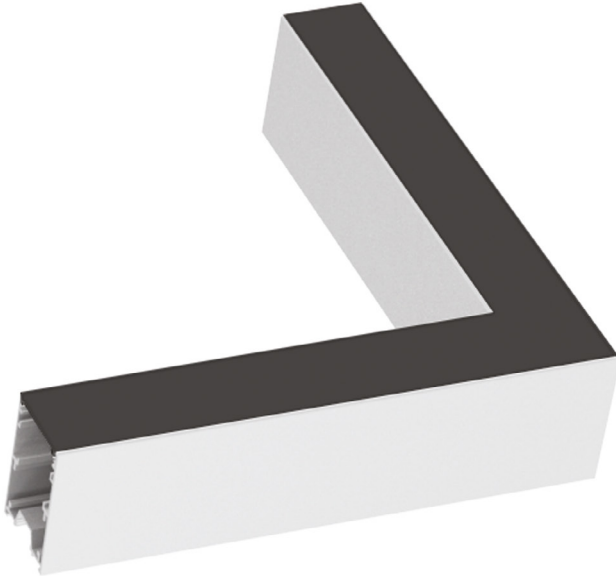

Code	192444
Item name	FLUO ACCENT 1800 4000K WHITE
Source	LED COB CREE
Power	30W
Driver included	TRIDONIC
Lumen	2400 Lm
MacAdam	3SDC
UGR	<19
Beam	30°
CCT	4000K
CRI	≥83
Insulation class	Class I
IP	20
Material	Aluminum
LED Life	30.000 h
Warranty	5 years
Net Weight	3,860 Kg
Volume	0,0360 m³
Dimmable	On request
Customizable	Yes

1.
Code 191188
Item name FLUO KIT RECESSED

2.
Code 191171
Item name FLUO KIT SURFACE

3.
Code 191591
Item name FLUO KIT PENDANT WH
Length 170 cm

Code	191485
Item name	FLUO CORNER BLINDED WH
Material	Aluminum
Warranty	5 years
Net Weight	0,610 Kg
Volume	0,0023 m ³

Code 191508
Item name FLUO PROFILE CONNECTOR