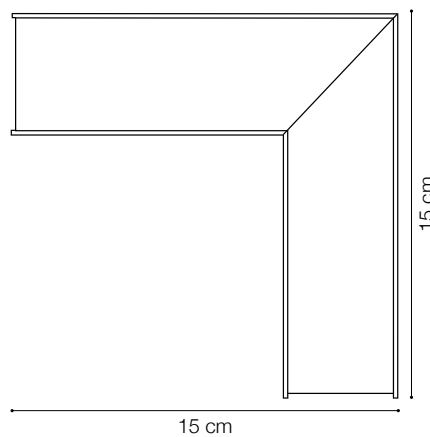

1.
Code 191188
Item name FLUO KIT RECESSED

2.
Code 191171
Item name FLUO KIT SURFACE

3.
Code 191591
Item name FLUO KIT PENDANT WH
Length 170 cm

Code	191485
Item name	FLUO CORNER BLINDED WH
Material	Aluminum
Warranty	5 years
Net Weight	0,610 Kg
Volume	0,0023 m ³