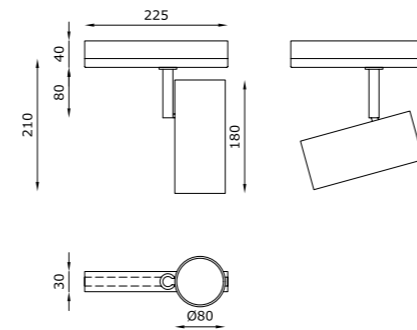

## ML 220V

Un punto di vista puntuale, in grado di enfatizzare particolari e spazi esclusivi: ML 220V, apparecchio illuminante da interni per installazione su binario 220V, è caratterizzato da un connubio di precisione e forza. Il proiettore professionale, dalle alte prestazioni, completamente orientabile a 360°, è studiato per avere il minimo impatto visivo.

*A punctual point of view able to emphasize details and exclusive spaces: ML 220V, installable on 220V rail, is characterized by a combination of precision and strength. The professional projector, capable of high performances, is designed for having a minimal visual impact and is provided with an adjustable arm which can be inclined up to 360°.*

## TECHNICAL FEATURES

<b>Code</b>	<b>T220 L 00009 XX</b>
<b>Type</b>	Projector ± 360° / ± 90° 
<b>Material</b>	Aluminum
<b>Finishing</b>	White   Black
<b>Weight</b>	1 Kg
<b>Mounting</b>	Track 220V
<b>IP rating</b>	IP40
<b>Insulation class</b>	III
<b>Control gear</b>	Electronic driver on board (included)
<b>Lamp type</b>	LED 
<b>Lamp wattage</b>	1 x 26W
<b>Luminous efficacy</b>	3300 lm - 3000K
<b>Light distribution</b>	Beam 24° Beam 38° (on request)
<b>Fitting</b>	-
<b>Light colour</b>	White 3000K White 2700K   4000K (on request)
<b>Voltage connection</b>	220-240V · 50/60Hz
<b>CRI</b>	>90
<b>Emergency</b>	-
<b>Note</b>	A new breakthrough in luminaire design. Track adapter with built-in LED driver. Driver concealed into track.