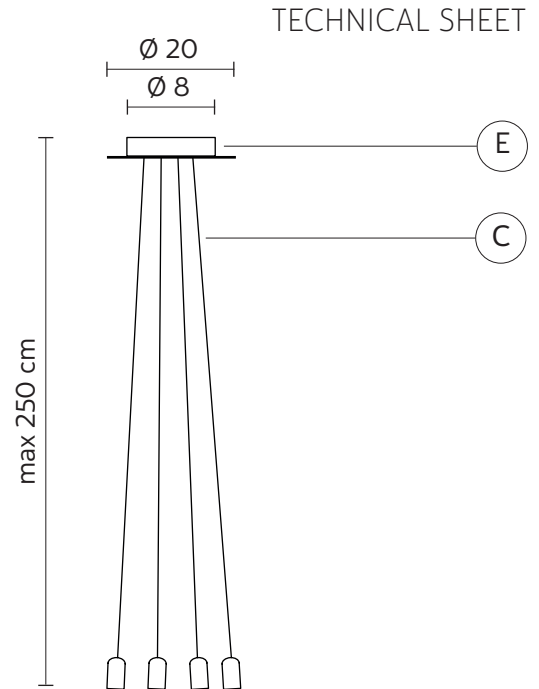

CERAUNAVOLTA suspension

Matteo Ugolini and Edmondo Testaguzza design

year 2016

SE134 1S INT

CEILING CUP "E"

material metal
 colour matt white

ELECTRICAL CABLE "C"

material PVC
 colour transparent

ELECTRICAL SYSTEM

socket E27
 source max 4x105w
 energy class from E to A++

AC134 2S INT

material glass
 colour transparent

AC134 3S INT

material glass
 colour transparent

AC134 4S INT

material glass
 colour transparent

AC134 5S INT

material glass
 colour transparent

AC134 6S INT

material glass
 colour transparent

AC134 7S INT

material glass
 colour transparent

CERAUNAVOLTA suspension

Matteo Ugolini and Edmondo Testaguzza design

year 2016

SE134 1S INT

TECHNICAL SHEET

AC135 1S INT

material glass
colour transparent

AC135 2S INT

material glass
colour transparent

AC135 3S INT