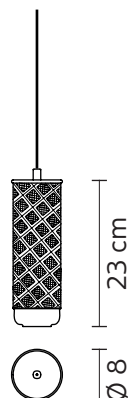

CERAUNAVOLTA suspension

Matteo Ugolini and Edmondo Testaguzza design

year 2016

SE134 1S INT

CEILING CUP "E"

material metal
 colour matt white

ELECTRICAL CABLE "C"

material PVC
 colour transparent

ELECTRICAL SYSTEM

socket E27
 source max 4x105w
 energy class from E to A++

AC134 2S INT

material glass
 colour transparent

AC134 3S INT

material glass
 colour transparent

AC134 4S INT

material glass
 colour transparent

AC134 5S INT

material glass
 colour transparent

AC134 6S INT

material glass
 colour transparent

AC134 7S INT

material glass
 colour transparent

CERAUNAVOLTA suspension

Matteo Ugolini and Edmondo Testaguzza design

year 2016

SE134 1S INT

TECHNICAL SHEET

AC135 1S INT

material glass
colour transparent

AC135 2S INT

material glass
colour transparent

AC135 3S INT