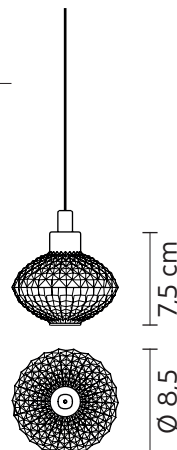

CERAUNAVOLTA suspension

Matteo Ugolini and Edmondo Testaguzza design

year 2016

SE134 1S INT

CEILING CUP "E"

material metal
 colour matt white

ELECTRICAL CABLE "C"

material PVC
 colour transparent

ELECTRICAL SYSTEM

socket E27
 source max 4x105w
 energy class from E to A++

AC134 2S INT

material glass
 colour transparent

AC134 3S INT

material glass
 colour transparent

AC134 4S INT

material glass
 colour transparent

AC134 5S INT

material glass
 colour transparent

AC134 6S INT

material glass
 colour transparent

AC134 7S INT

material glass
 colour transparent

CERAUNAVOLTA suspension

Matteo Ugolini and Edmondo Testaguzza design