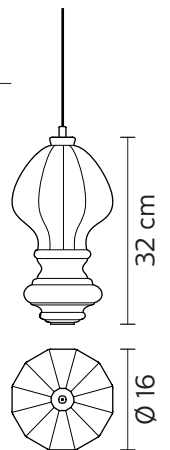

CERAUNAVOLTA suspension

Matteo Ugolini and Edmondo Testaguzza design

year 2016

SE134 1S INT

CEILING CUP "E"

material metal
 colour matt white

ELECTRICAL CABLE "C"

material PVC
 colour transparent

ELECTRICAL SYSTEM

socket E27
 source max 4x105w
 energy class from E to A++

AC134 2S INT

material glass
 colour transparent

AC134 3S INT

material glass
 colour transparent

AC134 4S INT

material glass
 colour transparent

AC134 5S INT

material glass
 colour transparent

AC134 6S INT

material glass
 colour transparent

AC134 7S INT

material glass
 colour transparent

CERAUNAVOLTA suspension

Matteo Ugolini and Edmondo Testaguzza design

year 2016

SE134 1S INT

TECHNICAL SHEET

AC135 1S INT

material glass
colour transparent

AC135 2S INT

material glass
colour transparent

AC135 3S INT