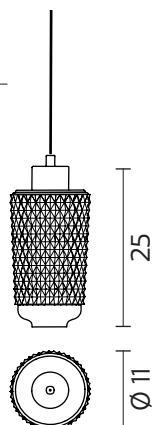

AC135 4S INT

material glass
colour transparent