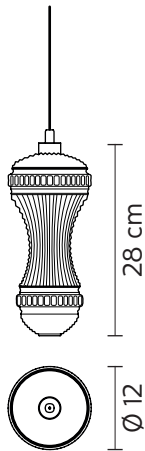

CERAUNAVOLTA suspension

Matteo Ugolini and Edmondo Testaguzza design

year 2016

SE134 1S INT

CEILING CUP "E"

material metal
 colour matt white

ELECTRICAL CABLE "C"

material PVC
 colour transparent

ELECTRICAL SYSTEM

socket E27
 source max 4x105w
 energy class from E to A++

AC134 2S INT

material glass
 colour transparent

AC134 3S INT

material glass
 colour transparent

AC134 4S INT

material glass
 colour transparent

AC134 5S INT

material glass
 colour transparent

AC134 6S INT

material glass
 colour transparent

AC134 7S INT

material glass
 colour transparent

CERAUNAVOLTA suspension

Matteo Ugolini and Edmondo Testaguzza design