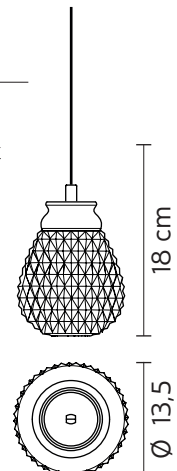

AC135 3S INT

material glass
colour transparent