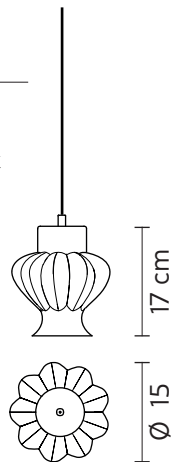

CERAUNAVOLTA suspension

Matteo Ugolini and Edmondo Testaguzza design

year 2016

SE134 1S INT

CEILING CUP "E"

material metal
 colour matt white

ELECTRICAL CABLE "C"

material PVC
 colour transparent

ELECTRICAL SYSTEM

socket E27
 source max 4x105w
 energy class from E to A++

AC134 2S INT

material glass
 colour transparent

AC134 3S INT

material glass
 colour transparent

AC134 4S INT

material glass
 colour transparent

AC134 5S INT

material glass
 colour transparent

AC134 6S INT

material glass
 colour transparent

AC134 7S INT

material glass
 colour transparent

CERAUNAVOLTA suspension

Matteo Ugolini and Edmondo Testaguzza design