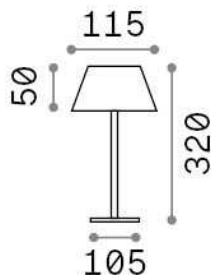

General info

Outdoor - Table lamps

Ean	8021696311685
Item	PURE TL BIANCO
Installation	Table lamps
Guarantee	5 years
Gross weight	1.54 kg
Volume	0.005156 m ³

Technical info

Net weight	0.84 kg
Insulation class	III
Protection index	IP54
Compliance	CE
Operating temperature	0° ~ +40 °C
Dimmer	1, Touch dimmer
Power output	3.7 V DC
	Integrated switch button Touch switch
Battery	YES
Power supply	Required, remoted, not included

Source info

Integrated source	Integrated LED module
Replaceable source	Replaceable (by qualified operators only)
Power	LED 1,5 W
Emission	Direct
Max consumption	max 1,50 W
Features LED	LED SMD
CCT LED	3000 K
Duration LED (t. 25°C)	30000 h
CRI	> 80
Light beam flux	230 lm
Useful light flux	190 lm
Photobiological risk	EXEMPT
Standby power	< 0.50 W
Bulb included	1 - E14 OLIVA 4W 3000K CRI80 SATIN