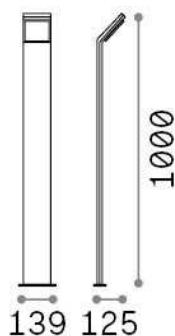

General info

Outdoor - Floor lamps

Ean	8021696322483
Item	STYLE PT H100 BIANCO 4000K
Installation	Floor lamps
Guarantee	5 years
Gross weight	2.12 kg
Volume	0.023861 m ³

Technical info

Net weight	1.68 kg
Insulation class	I
Protection index	IP54
Compliance	CE
Operating temperature	-15° ~ +45 °C
Dimmer	NO, On-Off
Power output	100-240 V AC 50/60 Hz
Power supply	In-built, included Replaceable (by qualified operators only), electronic

Source info

Integrated source	Integrated LED module
Replaceable source	No
Power	9 W
Emission	Direct
Max consumption	max 9,00 W
Features LED	LED SMD
CCT LED	4000 K
Duration LED (t. 25°C)	30000 h
CRI	> 80
Light beam	120°
Light beam flux	1100 lm
Useful light flux	960 lm