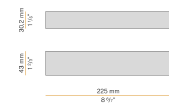

XM60/24 DIM

LED driver, 60W 24V DC, DALI/Push DIM dimmable.