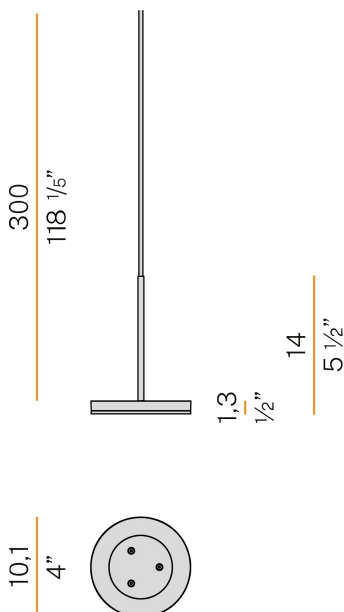

PANZERI

Bella

24V DC

M05230.011.0510

titanium

Data sheet

CODE	M05230.011.0510
SYSTEM POWER CONSUMPTION	4,5W
EFFICACY	97lm/W
LIGHT SOURCE	LED
LIGHT SOURCE LIFETIME	L80 (B10) 70.000h
COLOUR TEMPERATURE	2700K Ra>90
LIGHT DISTRIBUTION	diffused
POWER SUPPLY	24V DC
DRIVER	remote not included
NOMINAL LUMINOUS FLUX	460lm
LUMEN OUTPUT	388lm
EFFICIENCY	84.3%
WEIGHT	0,22 Kg
PROTECTION DEGREE	IP40
COLOUR TOLLERANCES	SDCM 3
PACKING DIMENSIONS	13,0 x 24,0 x 12,0 cm

Multiple suspension lighting fixture for interiors, with direct light emission. Die-cast aluminium structure in white, black, bronze, mat brass or titanium polyacrylic paint. Modelled acrylic diffuser with mat finish. Aluminium closing disk in polyacrylic paint. Suspension kit with rod in brass tube in polyacrylic paint. 3m (118,1") long suspension and power cable in transparent PVC. Provided without power canopy, complete with cable clamp on the cable's free extremity.

Technical drawing

Polar diagram

PANZERI

Bella

Accessories / power supply

XM100/24 DIM

LED driver, 100W 24V DC, DALI/Push DIM dimmable.

XM150/24 DIM