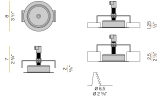

PANZERI

Bella

Accessories / power supply and fixing

XM9201-01

Recessed canopy for electric cable suspensions. Suitable for 24V fixtures: remote driver 24V needed.