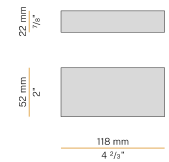

XM6-20 UNI

LED driver, 4x20W 250=700mA.