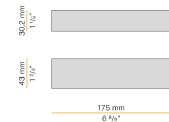

XM18/24 DIM

LED driver, 18W 24V DC, DALI/Push DIM dimmable.