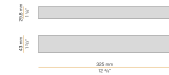

XM150/24 DIM

LED driver, 150W 24V DC, DALI/Push DIM dimmable.