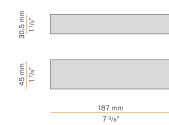

YDV.024.060.A01

LED driver, 60W 24V DC.