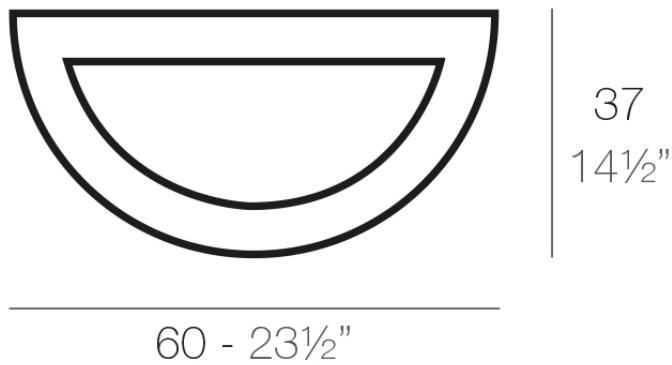

Products / Planters / Half Cylinder Tray 60x37

Half cylinder tray 60x37

Info

Description

Pot made of polyethylene resin by rotational moulding. 100% Recyclable. Item suitable for indoor and outdoor use. Available in different finishes.

Weight: 0.35 Kg

PLATO MEDIO CILINDRO 60 x 37 cm
MIDDLE CYLINDER PLATE 23½" x 14½"

Finishes

finishes

SIMPLE

Ref. 42860

purjai red

orange