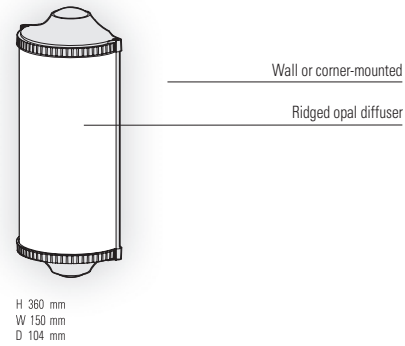

Trophy

IP44
IK10
Class 1

Aluminium
Opal polycarbonate diffuser

SOURCES

E27 - 40W max (models 1, 2) Ø 60 mm - H 120 mm max
E27 - 60W max (model 3) Ø 60 mm - H 200 mm max

MODELS

height / width / depth