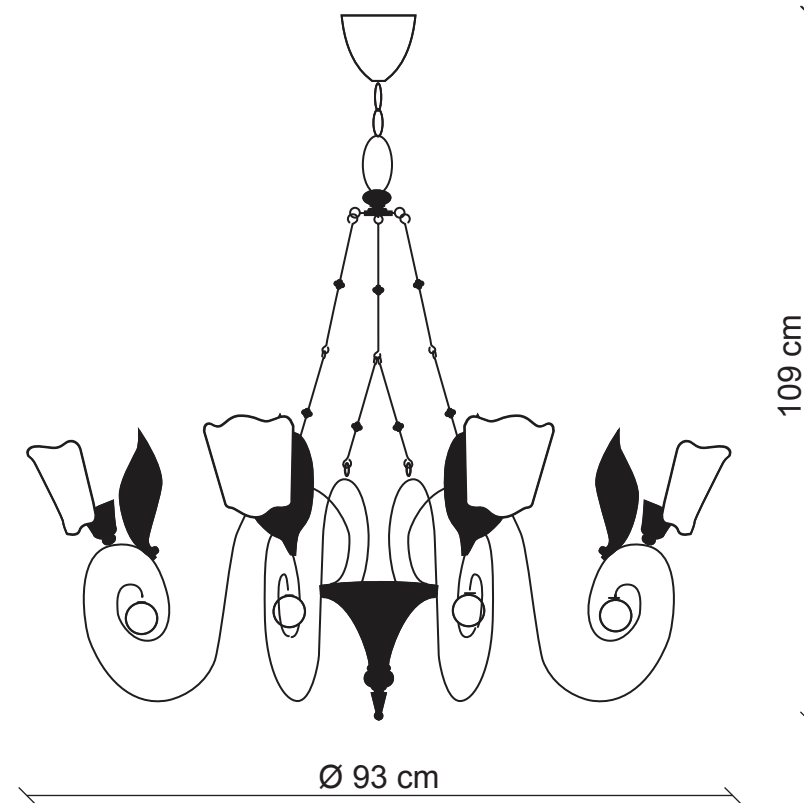

# PATRIZIAGARGANTI

Firenze

**BAGA** XXI Century  
LOVELY LIGHT

**art. 970**

8 lights Chandelier

**Finish:** Gold leaf

**Lampshades:** Beige mesh fabric

**Accessories:** Clear and ruby red crystals

m<sup>3</sup> 0,86  
Kg 5,4