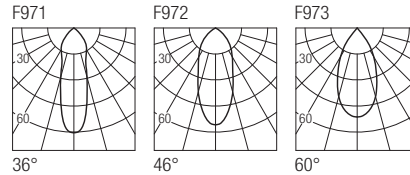

Supply current

230VAC

Power

5x8W

Dimensions

Photometric diagrams

CCT/CRI/Flux (5x)

	CRI85	CRI93
2700K	730lm	690lm
3000K	830lm	770lm
4000K	860lm	790lm