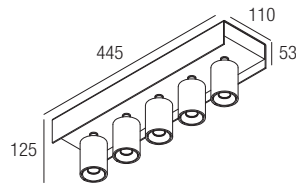

Supply current

230VAC

Power

5x8W

Dimensions

Photometric diagrams

CCT/CRI/Flux (5x)

	CRI85	CRI93
2700K	730lm	690lm
3000K	830lm	770lm
4000K	860lm	790lm