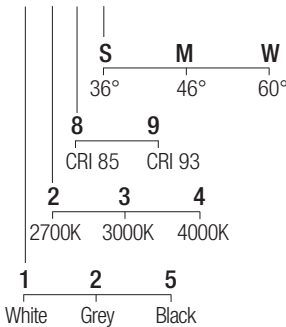

Code construction

SU15 X X X X

Optionals

SC5002 (5 pcs)

Milky screen

Note: the screen must be ordered together with the lighting fixture