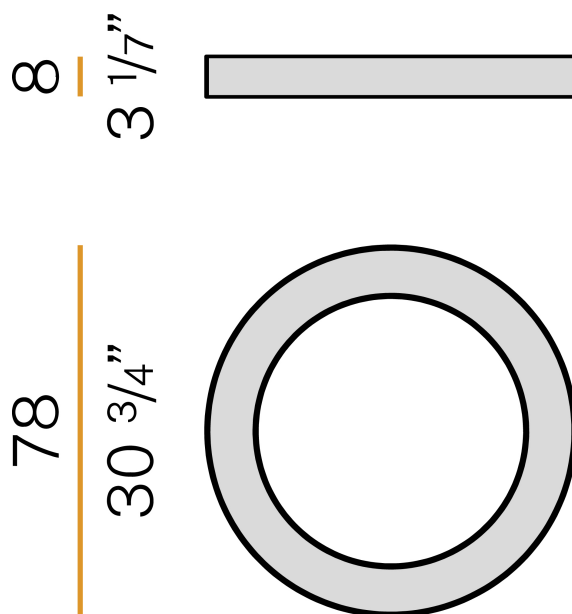

PANZERI

Silver Ring

220-240V AC dimmable (DALI/Push DIM)

P08217.080.0402

Data sheet

CODE	P08217.080.0402
SYSTEM POWER CONSUMPTION	45W
EFFICACY	67.84lm/W
LIGHT SOURCE	LED
COLOUR TEMPERATURE	3000K Ra>90
LIGHT DISTRIBUTION	diffused
POWER SUPPLY	220-240V AC
FREQUENCY	50/60Hz
ELECTRICAL CONFIGURATION	dimmable (DALI/Push DIM)
DRIVER	integrated included
NOMINAL LUMINOUS FLUX	6111lm
LUMEN OUTPUT	3053lm
EFFICIENCY	50%
WEIGHT	7,63 Kg
PROTECTION DEGREE	IP40
COLOUR TOLLERANCES	SDCM 3
GLOW WIRE TEST PERFORMANCE	850°
PACKING DIMENSIONS	90,0 x 18,0 x 90,0 cm

Ceiling or wall lighting fixture for interiors, with direct light emission.
Pickled sheet metal ceiling/wall bracket in polyacrylic paint.
Pickled sheet metal structure in polyacrylic paint.
Aluminium dissipation plates.
Pickled sheet metal covers in white, black or bronze polyacrylic paint, or with gold leaf coating.
Modelled polycarbonate diffuser with opaline finish.

Technical drawing