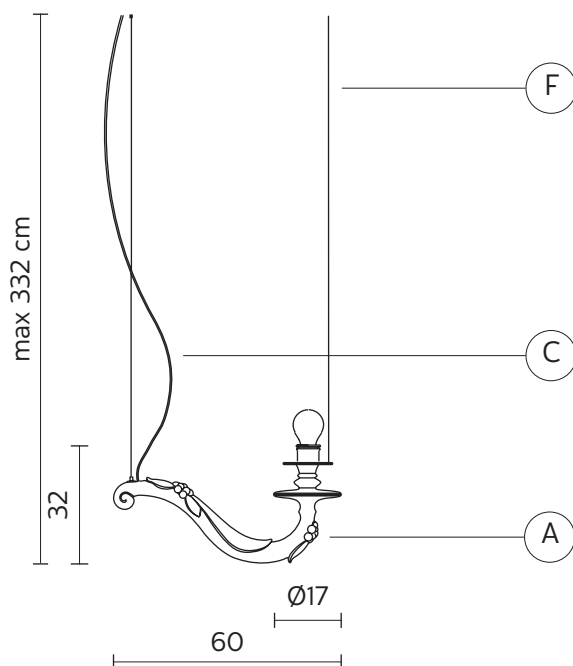

Ceiling cup multiple configuration 1000627M

STRUCTURE "A"

material ceramic
colour matt white

ELECTRICAL CABLE "C"

material PVC
colour transparent

SUSPENSION CABLE "F"

material steel

ELECTRICAL SYSTEM

socket E14
source max 1x42w
energy class from E to A++

PACKAGING

nr. of collis 1
net weight/kg 1,3

EMISSION OF LIGHT

one-directional

direct
filtered
indirect
none

CERTIFICATION

IEC 60598-1:2008
EN 60598-1:2008 + A11:2009

IP rate IP20
bulb optional

item number **700C**
decorative bulb
E14 - 30w - ≤60 lumen
class E

TECHNICAL SHEET - SE117 2B INT

COLLECTION

SE1171BINT