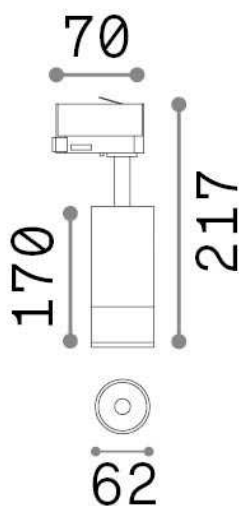

General info

Technical - Spotlights and Tracks

Ean	8021696322094
Item	EOS 15W 4000K ON-OFF WH
Installation	Spotlights and Tracks
Guarantee	5 years
Gross weight	0.76 kg
Volume	0.002592 m ³

Technical info

Net weight	0.71 kg
Insulation class	I
Protection index	IP20
Compliance	CE
Operating temperature	0° ~ +40 °C
Dimmer	NO, On-Off
Power output	220-240 V AC 50/60 Hz
Power supply	In-built, included Replaceable (by qualified operators only), electronic
Adjustability	vert. 0°-90° , orizz. 0°-355°
Accessories not included	Single connection on-off, Link on-off profile

Source info

Integrated source	Integrated LED module
Replaceable source	Replaceable (by qualified operators only)
Power	15 W
Emission	Direct
Max consumption	max 15,00 W
Features LED	LED COB BRIDGELUX
CCT LED	4000 K
Duration LED (t. 25°c)	30000 h
CRI	> 90
SDCM	3
Light beam	20-55°
Light beam flux	1600 lm
Useful light flux	1470 lm