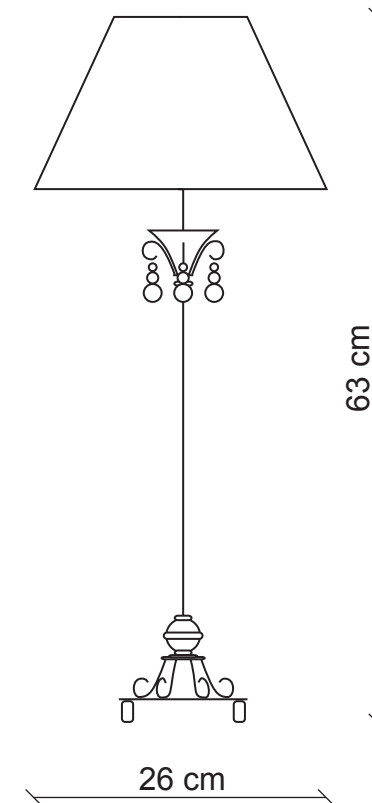

PATRIZIAGARGANTI

Firenze

BAGA XXI Century
LOVELY LIGHT

art. 690

1 light Table lamp

Finish: Protected nickel with antiqued ivory details

Lampshades: White simil-leather mesh

Accessories: Murano clear crystals

Ø 26x12
H. 17

1x
100W E27
not supplied

m³ 0,17
Kg 1,8