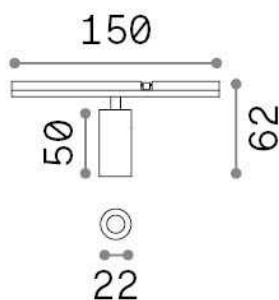

## Technical - Systems

<b>Ean</b>	8021696329505
<b>Item</b>	STICK TRACK SINGLE 03W
<b>Installation</b>	Systems
<b>Guarantee</b>	5 years
<b>Gross weight</b>	0.11 kg
<b>Volume</b>	0.000593 m <sup>3</sup>

## Technical info

<b>Net weight</b>	0.07 kg
<b>Insulation class</b>	III
<b>Protection index</b>	IP20
<b>Compliance</b>	CE
<b>Operating temperature</b>	0° ~ +40 °C
<b>Dimmer</b>	1, Phase-cut
<b>Power output</b>	48 V DC
<b>Power supply</b>	Required, remoted, not included Replaceable (by qualified operators only)
<b>Accessories not included</b>	Stick profile