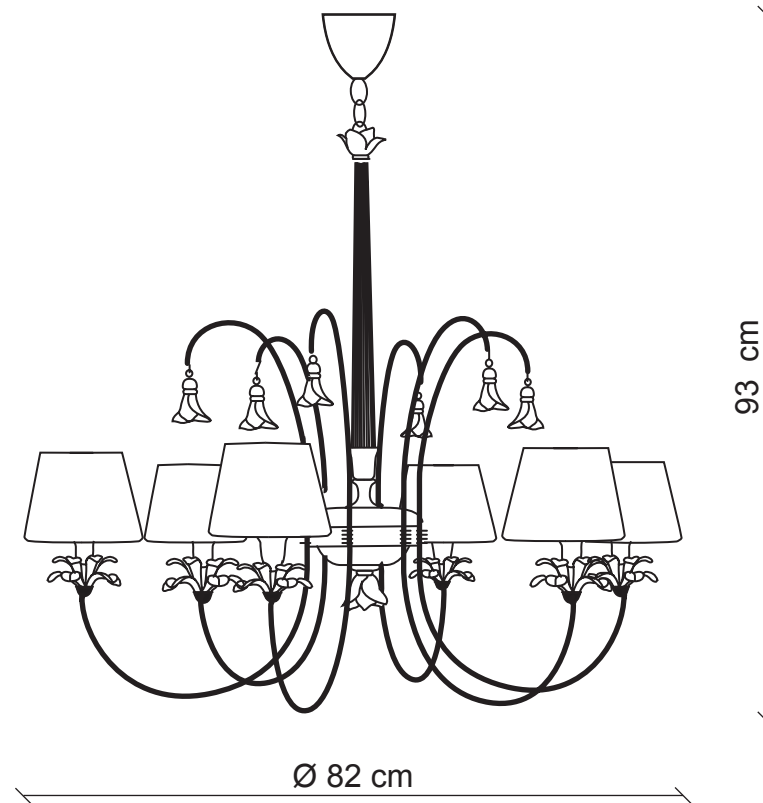

PATRIZIAGARGANTI

Firenze

BAGA 25th Anniversary
LOVELY LIGHT

art. 877

6 lights Chandelier

Finish: Antiqued brass, english green enamel

Lampshades: Cream pleated silk, green inserts

 Ø 18x12
H. 12

 6x
60W E14
not supplied

m³ 0,43
Kg 6,7