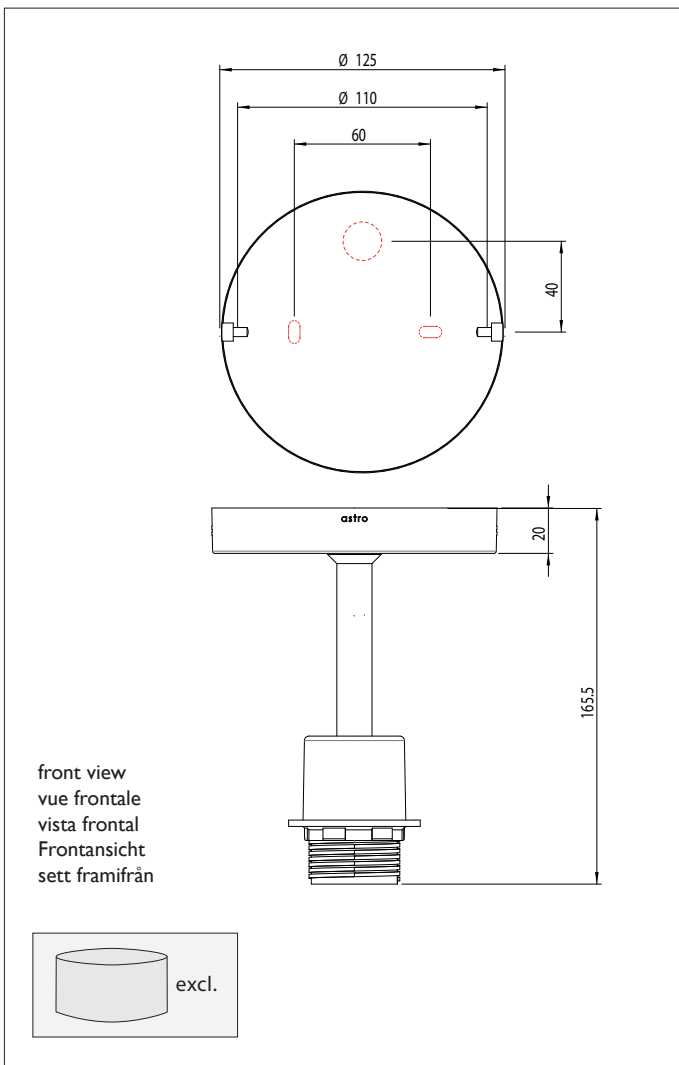

7463 Semi Flush Unit

astro

1 x 60w E27		excl.
----------------	--	-------

Zone	3
------	----------

x 12

Astro Lighting Ltd.
G2 River Way, Harlow
CM20 2DP, Great Britain

T: +44 (0) 1279 427001
F: +44 (0) 1279 427002
sales@astrolighting.co.uk
www.astrolighting.co.uk