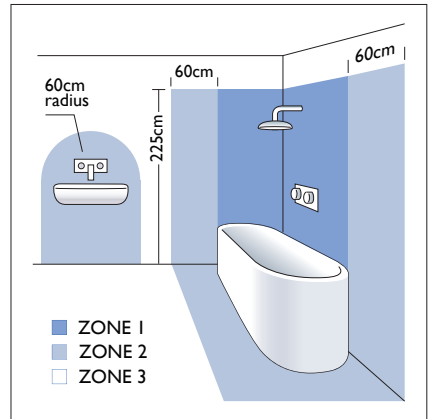

7463 Semi Flush Unit

astro

1 x 60w E27		excl.
----------------	--	-------

Zone	3
------	----------

x 12

Astro Lighting Ltd.
G2 River Way, Harlow
CM20 2DP, Great Britain

T: +44 (0) 1279 427001
F: +44 (0) 1279 427002
sales@astrolighting.co.uk
www.astrolighting.co.uk