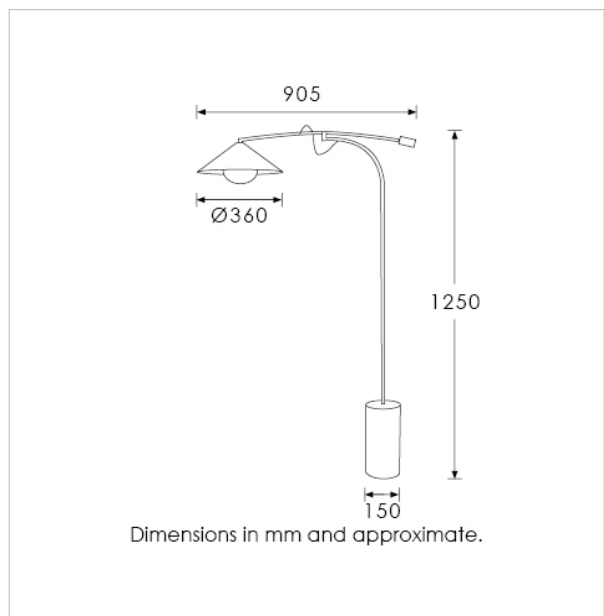

H&
CO

LIGHT BEYOND DESIGN