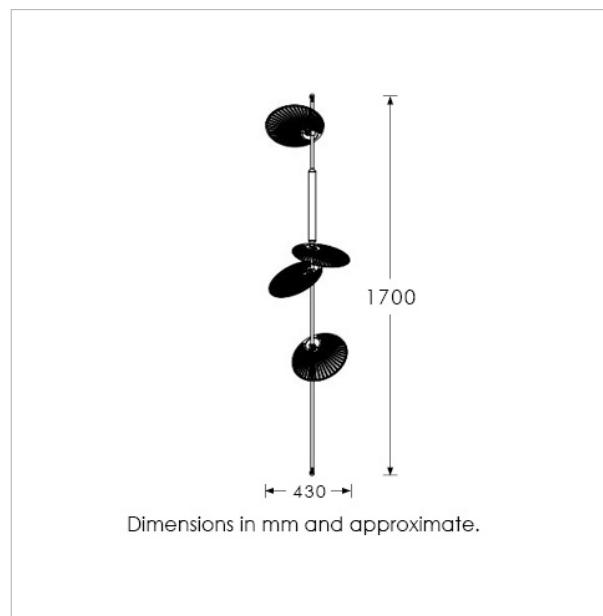

H&
CO

LIGHT BEYOND DESIGN