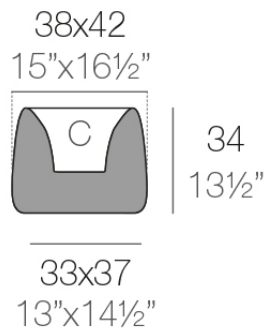

Products / Planters / Organic Square Planter 38x42x33

# Organic square planter 38x42x33

The most extensive collection of indoor and outdoor planters designed by Studio Vondom. Timeless and minimalist designs that allow you to create unique and original atmospheres for homes, restaurants and any space.

## Description

Weight: 2.5 Kg

~~ORGANIC cuadrada 38x42 cm... C = 70 L~~  
 ORGANIC square 15"x16½" C = 18½ gal