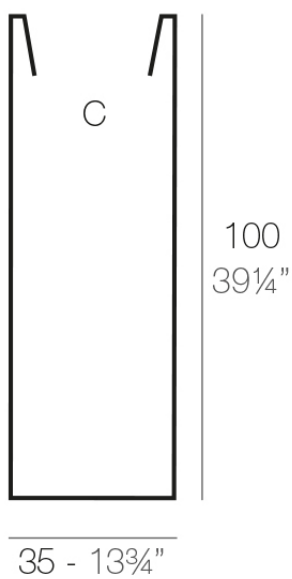

## Description

Weight: 9 Kg

TORRE CUADRADA Ø35 cm  
SQUARE TOWER Ø13 3/4"

C = 122 L x 100 cm  
C = 32 gal 1 1/2" x 39 1/4"