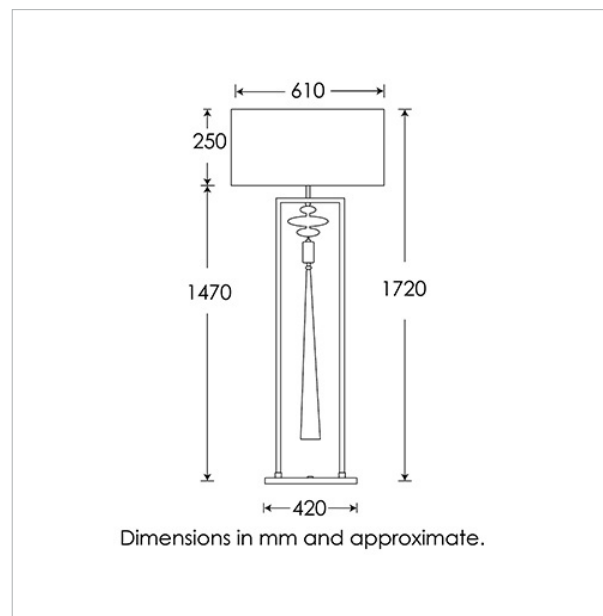

H&
CO

LIGHT BEYOND DESIGN