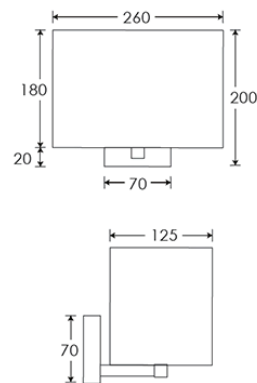

SWITCHING & PLUG

Hardwired

WEIGHT

0.3 kg approx.

LAMPING

1 x E14 Lampholder - 25W max. LED bulb recommended.

FIXING NOTE

It is the buyer's responsibility to ensure that suitable fixings are used.

Dimensions in mm and approximate

H&CO

Decorative lighting
for beautiful spaces

www.heathfield.co.uk | + 44 (0) 1732 350450 | sales@heathfield.co.uk

Unit 1, Priory Road, Tonbridge, Kent, TN9 2AF, United Kingdom