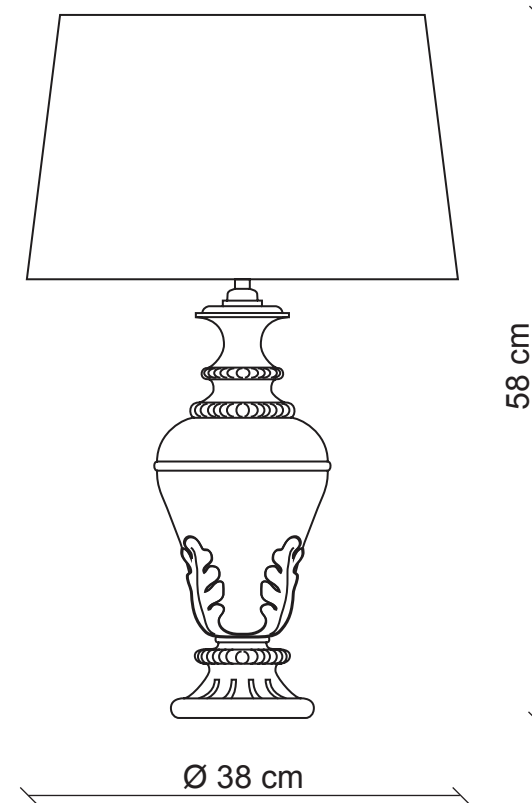

# PATRIZIAGARGANTI

Firenze

**BAGA** XXI Century  
LOVELY LIGHT

**art. CM542**

1 light Ceramic table lamp

**Finish:** Ivory with gold details

**Lampshades:** Natural paper

Ø 37x33  
H. 21

1x  
100W E27  
not supplied

m<sup>3</sup> 0,22  
Kg 2