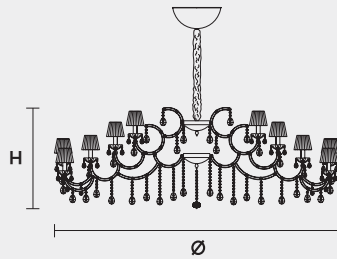

VE 980 60

MASIERO

VE 980 60 MT TRADITIONAL VERSION

H 75 cm 29,52"
 Ø 220 cm 86,61"
 kg 67

60 x E14 x 40 W max
 Triac Dimmable

Lighting system: Traditional E14 lightbulbs (not included)
 Frame: Chrome or gold plated metal covered by transparent glass
 Lampshades: Organza (ORG/12/WH)
 Pendants: Transparent

VE 980 60 RW RGB-W LED VERSION

H 75 cm 29,52"
 Ø 218 cm 85,82"
 kg 67

60 x RGB-W LED SOURCES (driver included)
 19800 lm at 3000 K - CRI>85 - 240 W

Controlled by: DMX or Masiero Smart Light App
 Frame: Chrome or gold plated metal covered with transparent glass
 Lampshades: No lampshades included
 Pendants: Transparent

VE 980 60 DW DYNAMIC WHITE LED VERSION

H 75 cm 29,52"
 Ø 218 cm 85,82"
 kg 67

60 x DW LED SOURCES (driver included)
 DYNAMIC White from 2700 K to 6500 K
 29400 lm max at 4700 K - CRI>85 - 240 W

Controlled by: DMX or Masiero Smart Light App
 Frame: Chrome or gold plated metal covered with transparent glass
 Lampshades: No lampshades included
 Pendants: Transparent

VE 980 60 CG COLOURED GLASS VERSION

H 75 cm 29,52"
 Ø 220 cm 86,61"
 kg 67

60 x E14 x 40 W max
 Triac Dimmable

Lighting system: Traditional E14 lightbulbs (not included)
 Frame: Painted metal covered with painted glass
 Lampshades: Only organza (ORG/14/...)
 Pendants: Color painted glass
 Available in: Green/ Orange/ Yellow/ Purple/ Lilac/ Blue/ Red/ White/ Black