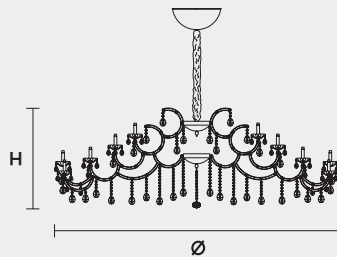

VE 980 60

MASIERO

VE 980 60 MT TRADITIONAL VERSION

H 75 cm 29,52"
 Ø 220 cm 86,61"
 kg 67

60 x E14 x 40 W max
 Triac Dimmable

Lighting system: Traditional E14 lightbulbs (not included)
 Frame: Chrome or gold plated metal covered by transparent glass
 Lampshades: Organza (ORG/12/WH)
 Pendants: Transparent

VE 980 60 RW RGB-W LED VERSION

H 75 cm 29,52"
 Ø 218 cm 85,82"
 kg 67

60 x RGB-W LED SOURCES (driver included)
 19800 lm at 3000 K - CRI>85 - 240 W

Controlled by: DMX or Masiero Smart Light App
 Frame: Chrome or gold plated metal covered with transparent glass
 Lampshades: No lampshades included
 Pendants: Transparent

VE 980 60 DW DYNAMIC WHITE LED VERSION

H 75 cm 29,52"
 Ø 218 cm 85,82"
 kg 67

60 x DW LED SOURCES (driver included)
 DYNAMIC White from 2700 K to 6500 K
 29400 lm max at 4700 K - CRI>85 - 240 W

Controlled by: DMX or Masiero Smart Light App
 Frame: Chrome or gold plated metal covered with transparent glass
 Lampshades: No lampshades included
 Pendants: Transparent

VE 980 60 CG COLOURED GLASS VERSION

H 75 cm 29,52"
 Ø 220 cm 86,61"
 kg 67

60 x E14 x 40 W max
 Triac Dimmable

Lighting system: Traditional E14 lightbulbs (not included)
 Frame: Painted metal covered with painted glass
 Lampshades: Only organza (ORG/14/...)
 Pendants: Color painted glass
 Available in: Green/ Orange/ Yellow/ Purple/ Lilac/ Blue/ Red/ White/ Black