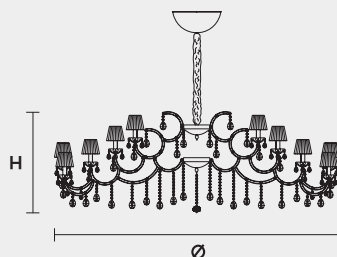

VE 980 60

MASIERO

VE 980 60 MT TRADITIONAL VERSION

H 75 cm 29,52"
 Ø 220 cm 86,61"
 kg 67

60 x E14 x 40 W max
 Triac Dimmable

Lighting system: Traditional E14 lightbulbs (not included)
 Frame: Chrome or gold plated metal covered by transparent glass
 Lampshades: Organza (ORG/12/WH)
 Pendants: Transparent

VE 980 60 RW RGB-W LED VERSION

H 75 cm 29,52"
 Ø 218 cm 85,82"
 kg 67

60 x RGB-W LED SOURCES (driver included)
 19800 lm at 3000 K - CRI>85 - 240 W

Controlled by: DMX or Masiero Smart Light App
 Frame: Chrome or gold plated metal covered with transparent glass
 Lampshades: No lampshades included
 Pendants: Transparent

VE 980 60 DW DYNAMIC WHITE LED VERSION

H 75 cm 29,52"
 Ø 218 cm 85,82"
 kg 67

60 x DW LED SOURCES (driver included)
 DYNAMIC White from 2700 K to 6500 K
 29400 lm max at 4700 K - CRI>85 - 240 W

Controlled by: DMX or Masiero Smart Light App
 Frame: Chrome or gold plated metal covered with transparent glass
 Lampshades: No lampshades included
 Pendants: Transparent

VE 980 60 CG COLOURED GLASS VERSION

H 75 cm 29,52"
 Ø 220 cm 86,61"
 kg 67

60 x E14 x 40 W max
 Triac Dimmable

Lighting system: Traditional E14 lightbulbs (not included)
 Frame: Painted metal covered with painted glass
 Lampshades: Only organza (ORG/14/...)
 Pendants: Color painted glass
 Available in: Green/ Orange/ Yellow/ Purple/ Lilac/ Blue/ Red/ White/ Black