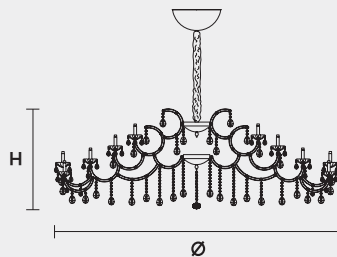

VE 980 60

MASIERO

VE 980 60 MT TRADITIONAL VERSION

H 75 cm 29,52"
 Ø 220 cm 86,61"
 kg 67

60 x E14 x 40 W max
 Triac Dimmable

Lighting system: Traditional E14 lightbulbs (not included)
 Frame: Chrome or gold plated metal covered by transparent glass
 Lampshades: Organza (ORG/12/WH)
 Pendants: Transparent

VE 980 60 RW RGB-W LED VERSION

H 75 cm 29,52"
 Ø 218 cm 85,82"
 kg 67

60 x RGB-W LED SOURCES (driver included)
 19800 lm at 3000 K - CRI>85 - 240 W

Controlled by: DMX or Masiero Smart Light App
 Frame: Chrome or gold plated metal covered with transparent glass
 Lampshades: No lampshades included
 Pendants: Transparent

VE 980 60 DW DYNAMIC WHITE LED VERSION

H 75 cm 29,52"
 Ø 218 cm 85,82"
 kg 67

60 x DW LED SOURCES (driver included)
 DYNAMIC White from 2700 K to 6500 K
 29400 lm max at 4700 K - CRI>85 - 240 W

Controlled by: DMX or Masiero Smart Light App
 Frame: Chrome or gold plated metal covered with transparent glass
 Lampshades: No lampshades included
 Pendants: Transparent

VE 980 60 CG COLOURED GLASS VERSION

H 75 cm 29,52"
 Ø 220 cm 86,61"
 kg 67

60 x E14 x 40 W max
 Triac Dimmable

Lighting system: Traditional E14 lightbulbs (not included)
 Frame: Painted metal covered with painted glass
 Lampshades: Only organza (ORG/14/...)
 Pendants: Color painted glass
 Available in: Green/ Orange/ Yellow/ Purple/ Lilac/ Blue/ Red/ White/ Black