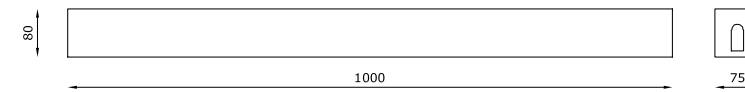

## TECHNICAL FEATURES

Code	2944.AC	2946.AC
Type	Wall lamp	Wall lamp
Material	AC: AirCoral® 	AC: AirCoral® 
Absorption capacity*	17.28 m <sup>2</sup>	17.28 m <sup>2</sup>
Mounting	Wall mounting	Wall mounting
IP rating	IP20	IP40
Insulation class	II	III
Control gear	Electronic ballast	Constant voltage LED driver (not included)
Lamp type	T5 (lamp included) 	LED 24V 
Lamp wattage	1 x 21W	1 x 21W
Luminous efficacy	1850 lm	2100 lm
Light distribution	-	Wide beam 120°
Fitting	G5	-
Light colour	White 2700K	White 3000K White 2700K (on request)
Voltage connection	220-240V · 50/60Hz	220-240V · 50/60Hz
CRI	-	-
Emergency	-	-
Energy efficiency class	A+	A++
Note	-	-