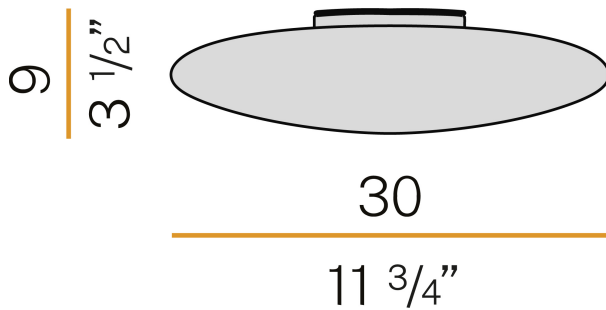

PANZERI

Disco

220-240V AC
P06601.030.0000

white

Data sheet

CODE	P06601.030.0000
SYSTEM POWER CONSUMPTION	max 53W
LIGHT SOURCE	LED retrofit / halogen
LIGHT SOURCE KIT	not included
COMPATIBLE SOURCES	LED retrofit bulb E27 (L max 100mm - Ø max 55mm) / max 53W E27
LIGHT DISTRIBUTION	diffused
POWER SUPPLY	220-240V AC
FREQUENCY	50/60Hz
WEIGHT	1,37 Kg
PROTECTION DEGREE	IP20
PACKING DIMENSIONS	37,0 x 20,0 x 37,0 cm

Ceiling or wall lighting fixture for interiors, with direct and indirect light emission.
Wall plate with lever-closing mechanism in pressed pickled sheet metal in white powder paint.
Diffuser in mat white blown glass.

Technical drawing

Application