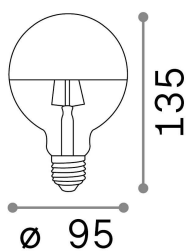

General info

Lampadine e accessori - Globo small

Ean	8021696135526
Item	E27 GLOBO D095 09W 3000K CRI80 CROMO
Installation	-
Guarantee	5 years
Gross weight	0.15 kg
Volume	0.001309 m ³

Technical info

Net weight	0.1 kg
Insulation class	-
Compliance	CE
Power output	220-240 V AC 50/60 Hz
Dimmer	NO, On-Off
Power supply	Not required

Source info

Power	8 W
Emission	Diffuse
Max consumption	max 8,60 W
CCT LED	3000 K
Duration LED (t. 25°C)	25000 h
CRI	> 80
Light beam	-
Useful light flux	930 lm