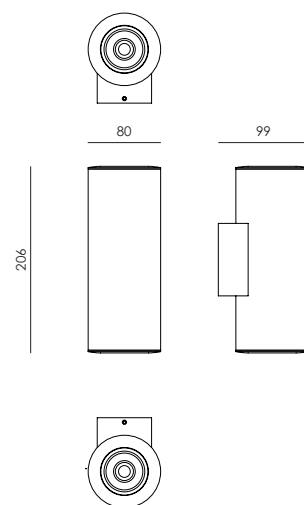

- Wall mounted double emission LED projector for indoor and outdoor applications
- Aluminium body with surface protection treatment and subsequent polyester powder paint resistant to corrosion, atmospheric conditions and salt spray
- Tempered, extraclear, anti-glare safety glass with grinded edges
- Different light beams combinations available
- Silicone gaskets
- Power supply integrated in the product body
- Maximum permissible ambient temperature + 35 °C

Lamp / Lampada	Input / Alimentazione	Power / Potenza	Color Tolerance/ Tolleranza Cromatica	CRI / CRI
2 LED COB CREE	220/240V 50/60Hz	10 / 20 W	2-SDCM / 3-SDCM	80 MIN

NEXO LUCE (Factory)
 Strada Mirabella, 10
 46040 Cavriana (MN), ITALY
 T +39 0376 771513 F +39 0376 772235
 sales@nexoluce.com www.nexoluce.com

CODE EXAMPLE : Projector with warm white light color at 3000K, 10W, 20° optic, ON/OFF control, frame dark grey color 2643.1B.10.D1.C

ESEMPIO DI CODIFICA : Proiettore con luce calda a 3000K, 10W, ottica 20°, controllo ON/OFF, colore antracite 2643.1B.10.D1.C