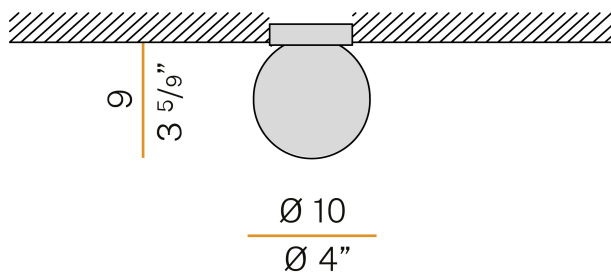

PANZERI

Murané

24V DC ON-OFF
X11505.010.0401

 champagne

Data sheet

CODE	X11505.010.0401
SYSTEM POWER CONSUMPTION	4W
LIGHT SOURCE	LED
COLOUR TEMPERATURE	3000K Ra>90
LIGHT DISTRIBUTION	diffused
POWER SUPPLY	24V DC
ELECTRICAL CONFIGURATION	ON-OFF
DRIVER	remote included
NOMINAL LUMINOUS FLUX	120lm
WEIGHT	0,42 Kg
PROTECTION DEGREE	IP20
COLOUR TOLLERANCES	SDCM 3
PACKING DIMENSIONS	0,0 x 0,0 x 0,0 cm

Built-in hole dimension: \varnothing 70mm (\varnothing 2,8")

Technical drawing

Application

Polar diagram