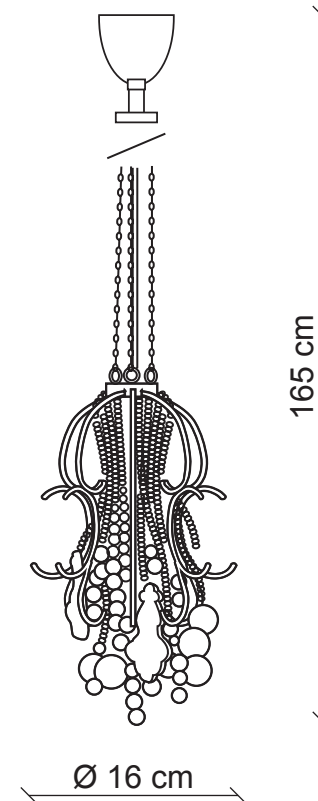

PATRIZIAGARGANTI

Firenze

BAGA Contemporary
LOVELY LIGHT

art. CR24

1 light Chandelier

Finish: Leaden

Accessories: Black methacrilate and clear crystals

1x
60W G9
supplied

m³ 0,08
Kg 1,5