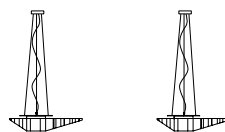

IEC	60598-1:2014
EN	60598-1:2015

degree of protection	IP20
bulb	Kit LED equipped

COLLECTION

also available ceiling/wall lamp version, gold and white version

SE130 3B INT SE130 5B INT SE130 3O INT SE130 4B INT SE130 6B INT