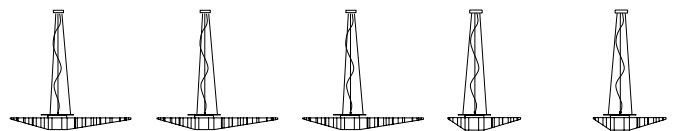

IEC	60598-1:2014
EN	60598-1:2015

degree of protection	IP20
bulb	Kit LED equipped

COLLECTION

also available ceiling/wall lamp version, gold and white version

SE130 3B INT SE130 5B INT SE130 3O INT SE130 4B INT SE130 6B INT