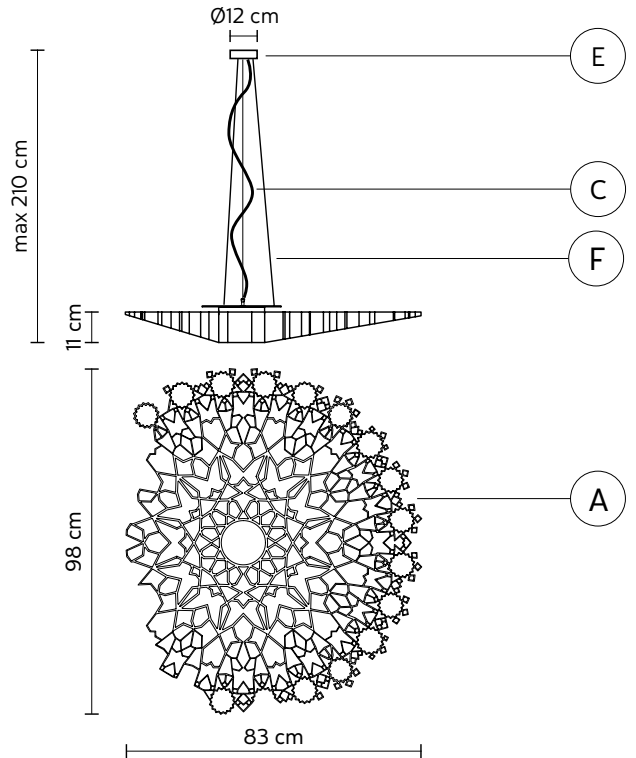

ELECTRICAL CABLE "C"

colour	transparent	
--------	-------------	---

SUSPENSION CABLE "C"

material	steel	
----------	-------	--

ELECTRICAL SYSTEM

source	LED/strip LED dimmable via trailing edge phase dimmers
	Frontal LED 13W, 1520 lumen 2700K CRI>80
	strip LED backlight 3W, 280 lumen, 2700K CRI>80 class A+

PACKAGING

n° cartons	2
net weight/kg	9 (A+Kit led)
gross weight/kg	13 (A+Kit led)
packaging/cm	105x93x18,5(A)-21x21x20(Kit led)

LIGHT EMISSION

unidirectional

	direct
	filtered
	indirect
	absence

COMPLIANT WITH

IEC	60598-1:2014
EN	60598-1:2015

degree of protection	IP20
bulb	Kit LED equipped

COLLECTION

also available ceiling/wall lamp version, gold and white version

SE130 3B INT SE130 5B INT SE130 3O INT SE130 4B INT SE130 6B INT