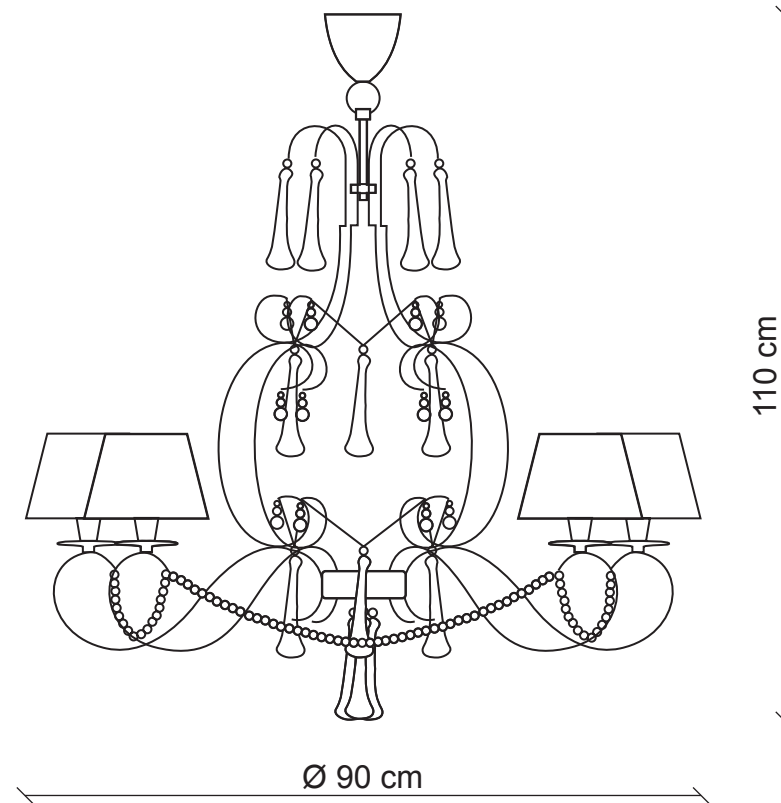

PATRIZIAGARGANTI

Firenze

BAGA Contemporary
LOVELY LIGHT

art. 2090

6 lights Chandelier

Finish: Red

Lampshades: Black fabric

Accessories: Red and clear crystals

m³ 1,09
Kg 8