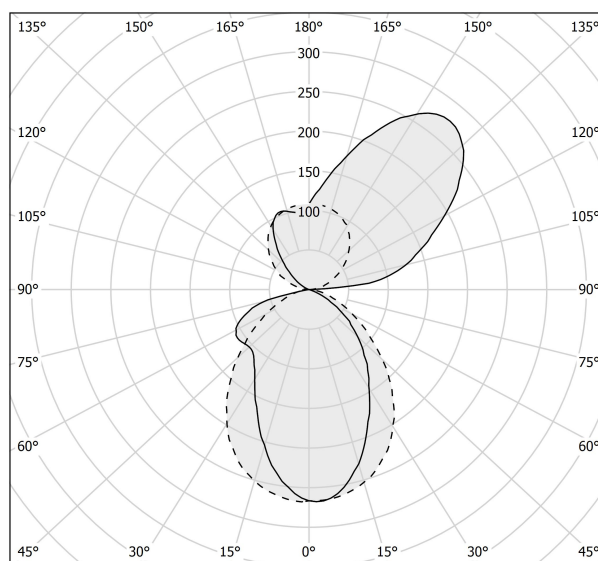

PANZERI

Gonio

220-240V AC dimmable (DALI/Push DIM)

A01902.030.0402

● black

Data sheet

CODE	A01902.030.0402
SYSTEM POWER CONSUMPTION	26W
EFFICACY	86.62lm/W
LIGHT SOURCE	LED
COLOUR TEMPERATURE	3000K Ra>90
LIGHT DISTRIBUTION	asymmetric
POWER SUPPLY	220-240V AC
FREQUENCY	50/60Hz
ELECTRICAL CONFIGURATION	dimmable (DALI/Push DIM)
DRIVER	integrated included
NOMINAL LUMINOUS FLUX	3240lm
LUMEN OUTPUT	2252lm
EFFICIENCY	69.5%
WEIGHT	1,08 Kg
PROTECTION DEGREE	IP40
COLOUR TOLLERANCES	SDCM 3
PACKING DIMENSIONS	19,5 x 35,0 x 10,0 cm

Extruded acrylic diffusers with opaline finish.

Die-cast aluminium end caps in polyacrylic paint.

Technical drawing

Polar diagram

cd/klm
— C0 - C180 - - - C90 - C270