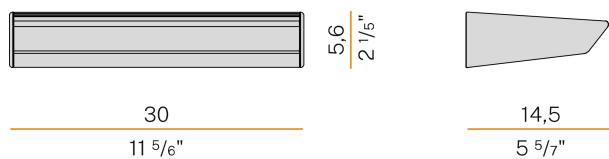

Wall lighting fixture for interiors, with direct and indirect light emission.

Pickled sheet metal wall bracket in polyacrylic paint.

Extruded aluminium structure in white, black, bronze, mat brass or titanium polyacrylic paint.

Extruded acrylic diffusers with opaline finish.

Die-cast aluminium end caps in polyacrylic paint.

Technical drawing

Polar diagram

cd/klm
— C0 - C180 - - - C90 - C270