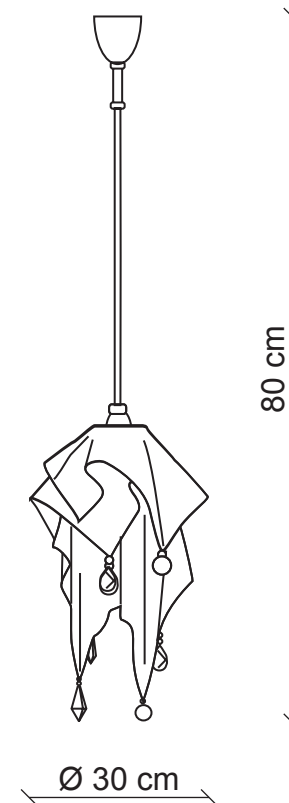

PATRIZIAGARGANTI

Firenze

BAGA Contemporary
LOVELY LIGHT

art. 2145/V

1 light Chandelier

Finish: Nickel

Lampshades: Green, orange and white silk

Accessories: Clear crystals

Ø 15x9
H. 10

1x
40W E14
not supplied

m³ 0,08
Kg 0,8