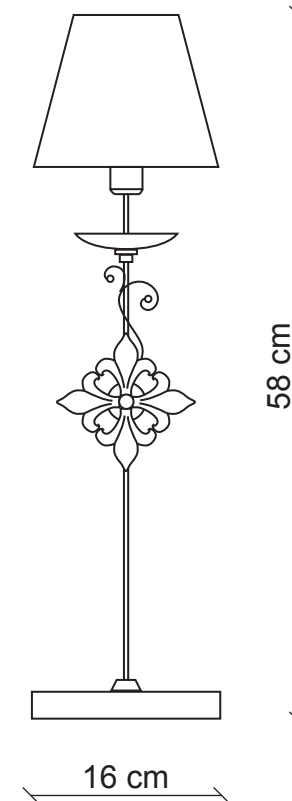

PATRIZIAGARGANTI

Firenze

BAGA XXI Century
LOVELY LIGHT

art. 1027

1 light Table lamp

Finish: Silver leaf with protected nickel details

Lampshades: Grey fabric with external mesh

Accessories: Ruby red crystals

m³ 0,17
Kg 1,3