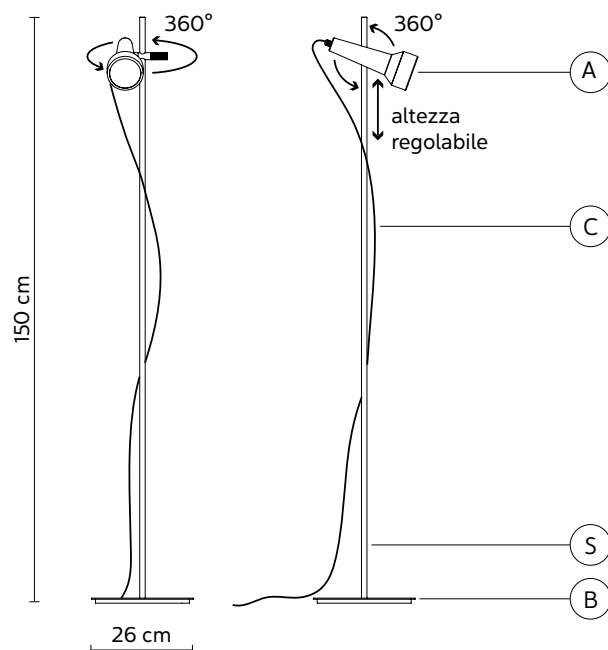

TORCIA piantana

Matteo Ugolini design

year 2018

DATA SHEET - HP155 AG EXT

STRUCTURE "S" - BASE "B"

material	aluminum	
colour	anodized	

LAMP "A"

material	techno polymer	
colour	matt grey	

ELECTRICAL CABLE "C"

colour	black	
--------	-------	---

ELECTRICAL SYSTEM

socket	GU10
source	1 x max 7,5W LED
energy class	from A to A++

PACKAGING

n° cartons	3
net weight/kg	5 (A+S+B)
gross weight/kg	6,8 (A+S+B)
packaging/cm	40x17,5x17,5(A)-15x15x165(S)- 30x26x43(B)

LIGHT EMISSION

unidirectional

COMPLIANT WITH

IEC	60598-1:2014
EN	60598-1:2015

degree of protection	IP55
bulb	equipped

1xGU10 LED
7,5W LED, 680lumen
3000K CRI≥80
class A+

COLLECTION

also available suspension and floor lamp version (ottavo)