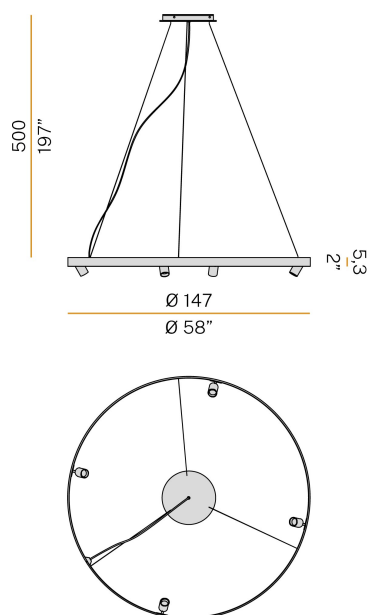

Textured glass screens.

Anti-glare snoots in black thermoplastic material.

5m (196,9") long steel suspension cables.

5m (196,9") long power cable in transparent PVC.

Power canopy with pickled sheet metal ceiling bracket and covering in white, black, bronze, mat brass or titanium polyacrylic paint.

Technical drawing

Polar diagram