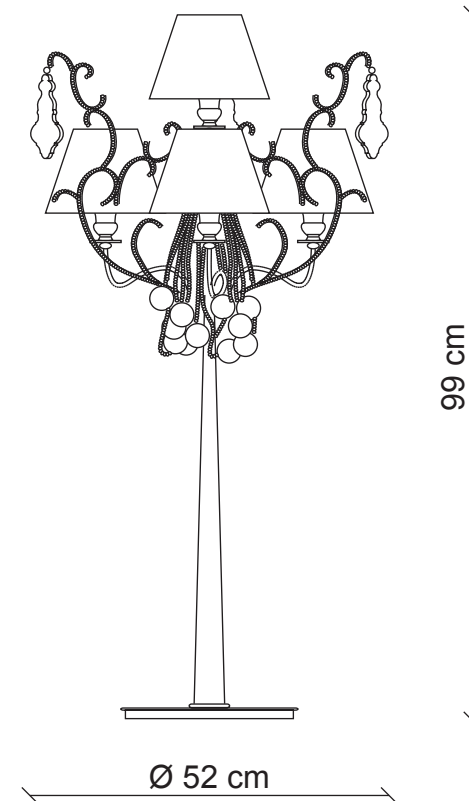

PATRIZIAGARGANTI

Firenze

BAGA Contemporary
LOVELY LIGHT

art. 2200

4 lights Table lamp

Finish: Gold leaf

Lampshades: Ivory goffered tulle

Accessories: Amber and clear crystals

Ø 12x8
H. 11

Ø 16x9
H. 12

4x
40W E14
not supplied

m³ 0,64

Kg 7,9