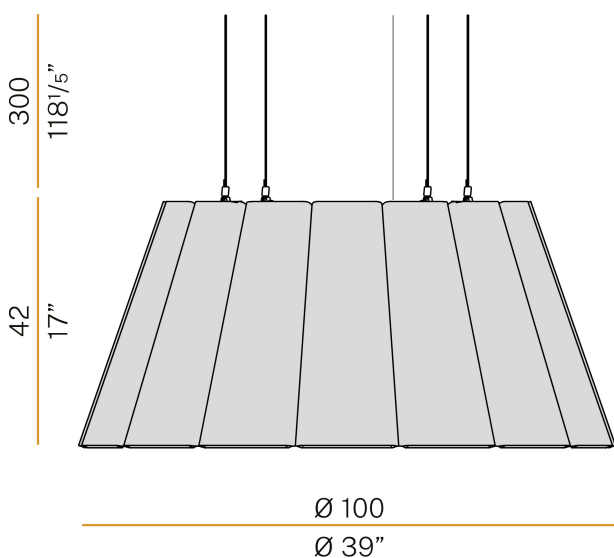

PANZERI

Vapor Echo

220-240V AC dimmable (DALI)

6LXVEMC30DGOB

Data sheet

CODE	6LXVEMC30DGOB
SYSTEM POWER CONSUMPTION	57W
EFFICACY	78,95lm/W
LIGHT SOURCE	LED
LIGHT SOURCE LIFETIME	L70 > 50.000h
COLOUR TEMPERATURE	3000K Ra>90
LIGHT DISTRIBUTION	diffused
POWER SUPPLY	220-240V AC
FREQUENCY	50/60Hz
ELECTRICAL CONFIGURATION	dimmable (DALI)
DRIVER	integrated included
NOMINAL LUMINOUS FLUX	9000lm
LUMEN OUTPUT	4500lm
EFFICIENCY	50%
WEIGHT	0,00 Kg
PROTECTION DEGREE	IP20
COLOUR TOLLERANCES	SDCM 3
PACKING DIMENSIONS	0,0 x 0,0 x 0,0 cm

Suspension lighting fixture for interiors, with direct light emission. Aluminium and galvanized sheet metal structure in black powder paint. Modelled acrylic diffuser with opaline finish. Sound absorbing PET covers in charcoal, dark blue, emerald green, light grey or orange colour with sound absorption Class C for reducing up to 70% of reverberated sound (NRC 0,7) and fire rating Group 1 ISO 9705. Suspension kit with griplocks and 3m (118,1") long steel cables. 3m (118,1") long power cable in black plastic. Power canopy with turned aluminium ceiling plate and covering in black powder paint.

Technical drawing

Polar diagram