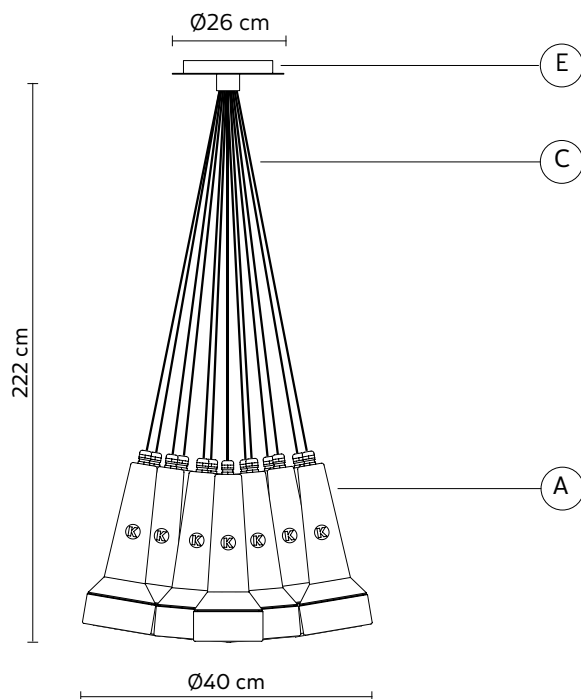

TORCIA multiple configuration 13 torch

Matteo Ugolini design

year 2018

DATA SHEET - SE155 EG INT

LAMP "A"

material	techno polymer	
colour	matt grey	

CEILING CUP "E"

material	metal
colour	matt grey

ELECTRICAL CABLE "C"

colour	black	
--------	-------	---

ELECTRICAL SYSTEM

socket	GU10
source	13 x max 7,5W LED
energy class	from A to A++

PACKAGING

n° cartons	1
net weight/kg	11,8
gross weight/kg	20
packaging/cm	50x50x50

LIGHT EMISSION

unidirectional

	direct
	filtered
	indirect
	absence

COMPLIANT WITH

IEC	60598-1:2014
EN	60598-1:2015

degree of protection	IP20
bulb	equipped

13xGU10 LED
13x7,5W LED, 680lumen
(total 8840lumen)
3000K CRI≥80
class A+